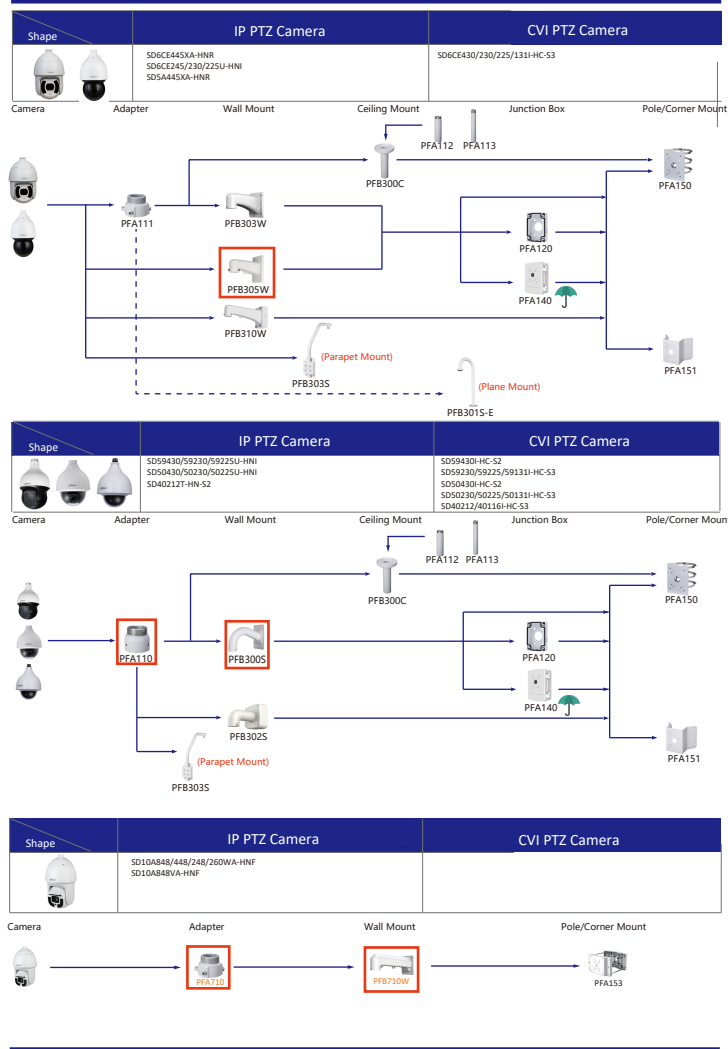

Selection of IP&CVI Eyeball Camera

| Shape | IP Camera                         | CVI Camera         |
|-------|-----------------------------------|--------------------|
|       | IPC-T2840/20-ZS<br>IPC-T2801-L-ZS | HAC-T3A21/41/51-VF |

| Shape | IP Camera | CVI Camera                            |
|-------|-----------|---------------------------------------|
|       | IPC-T18bx | ME1200/1400/1500E<br>ME1200/1500E-LED |

| Shape | IP Camera | CVI Camera   |
|-------|-----------|--|
|       |           | HAC-HDW1301/1500/1400/1200/1230TL<br>HAC-HDW1801/1500/1400/1200/1230TL-A<br>HAC-HDW1239TL-LED<br>HAC-HDW1239TL-A-LED<br>HAC-HDW1500/1230/1200/1230SL<br>HAC-HDW1400SL-S2 |

Orange font-----Special accessories  
 Red font-----Special installation  
 -----Including  
 -----IP66

Selection of IP&CVI Eyeball Camera

| Shape | IP Camera | CVI Camera   |
|-------|-----------|--|
|       |           | HAC-HDW1200/1100R<br>HAC-HDW1400R-S2<br>HAC-T1A1121/21/41/51 |

| Shape | IP Camera | CVI Camera           |
|-------|-----------|----------------------|
|       |           | HAC-HDW1100/1200R-VF |

Selection of PTZ Camera

Selection of PTZ Camera

Selection of PTZ Camera