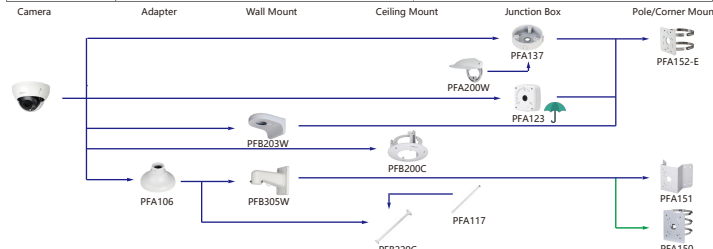

Selection of IP&CVI Dome Camera

| Shape | IP Camera          | CVI Camera |
|-------|--------------------|------------|
|       | PDBW8802/8800-A180 |            |

| Shape | IP Camera  | CVI Camera  |
|-------|--|---|
|       | IPC-HDBW4231/4431/4120F-AS<br>IPC-HDBW3541/3441/3241F-AS-M<br>IPC-HDBW3241F-FD-M12<br>IPC-HDBW3241F-FD-M<br>IPC-HDPW1220F-S<br>IPC-HDPW1231/1420F-AS | HAC-HDBW2241F-A<br>HAC-HDBW2241F-M-A<br>HAC-HDBW2441F-M-A |

Selection of IP&CVI Dome Camera

| Shape | IP Camera   | CVI Camera   |
|-------|---|--|
|       | IPC-HDBW5241/5541/5442/1831R-S<br>IPC-HDBW5241/5541/5442/4239R-ASE<br>IPC-HDBW2231/2431R-ZS-S2<br>IPC-HDBW2531/2431R-ZAS-S2<br>IPC-HDBW3441/3541/3241/2831/2431/2231/2220/2320R-ZS<br>IPC-HDBW2531R-VAFS<br>IPC-HDBW3441/3541/3241/2431/2231/2320R-ZAS<br>IPC-HDBW2531/2431/2231/2220/2320R-VFS<br>IPC-HDBW231R-AS<br>IPC-HDBW2430/230R-ZS-S3<br>IPC-HDBW2230R-L-ZS-S3<br>IPC-HDBW1831R<br>IPC-HDBW5242R-ASE-MF<br>IPC-HDBW5424R-ASE-NI | HAC-HDBW2802/8<br>HAC-HDBW2802/2501/2402/2401/2501/2241/1801/1500/1200/1230R-Z<br>HAC-HDBW2802/2601/2402/2401/2501/2241R-Z-DP<br>HAC-HDBW1430R-E-S2<br>HAC-HDBW2241/230R-Z-9OC<br>HAC-HDBW1100R-VF |

| Shape | IP Camera  | CVI Camera         |
|-------|--|--------------------|
|       | IPC-D2840/20-ZS<br>IPC-D2820-L-ZS<br>IPC-D2840/20<br>IPC-D2820-L | HAC-03A21/41/51-VF |

Selection of IP&CVI Eyeball Camera