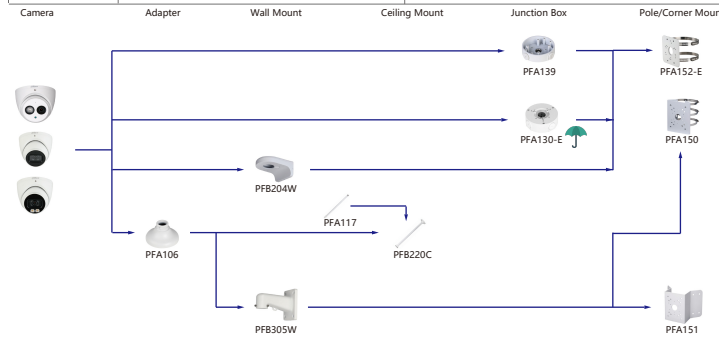

Selection of IP&CVI Eyeball Camera

Shape	IP Camera	CVI Camera
	IPC-HDW4231/4431EM-AS-S4 IPC-HDW4120/4220/4231/4830EM-AS IPC-HDW5541/5241/5442TM-AS IPC-HDW5241/5442TM-AS-LED IPC-HDW3231C-A IPC-HDW4831/4631/4431/4231EM-ASE	HAC-HDW1801/1500/1200/1230/1100/1801EM-A HAC-HDW1801/1500/1200/1230/1100/1801EM HAC-HDW1400EM-S2 HAC-HDW1400EM-A-S2 HAC-HDW1500/1400/1200/1230EM-A-POC HAC-HDW1500/1200EM-POC HAC-HDW2802/2601/2402/2401/2501/2241T-A HAC-HDW2249T-IR-N HAC-HDW1239T-LED HAC-HDW1239T-A-LED HAC-HDW2249T-IR-A-LED