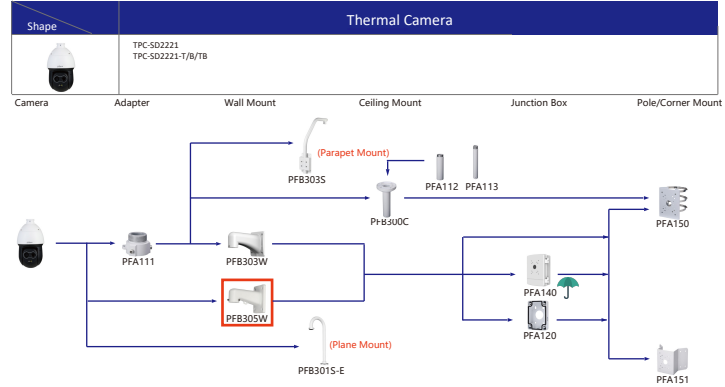

Selection of Thermal Camera