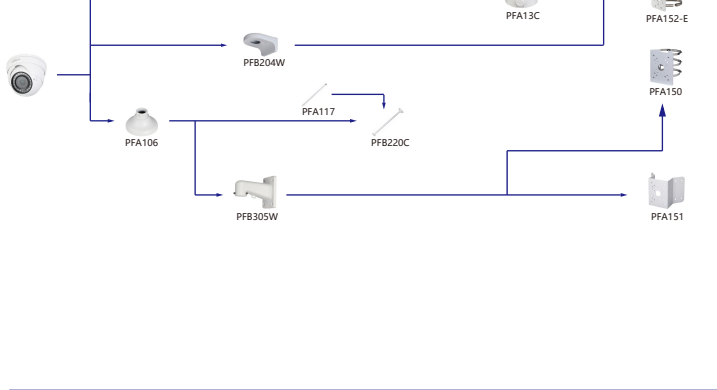

Selection of IP&CVI Eyeball Camera

| Shape | IP Camera                         | CVI Camera         |
|-------|-----------------------------------|--------------------|
|       | IPC-T2840/20-ZS<br>IPC-T2801-L-ZS | HAC-T3A21/41/51-VF |

| Shape | IP Camera | CVI Camera                            |
|-------|-----------|---------------------------------------|
|       | IPC-T18bx | ME1200/1400/1500E<br>ME1200/1500E-LED |

| Shape | IP Camera | CVI Camera   |
|-------|-----------|--|
|       |           | HAC-HDW1301/1500/1400/1200/1230TL<br>HAC-HDW1801/1500/1400/1200/1230TL-A<br>HAC-HDW1239TL-LED<br>HAC-HDW1239TL-A-LED<br>HAC-HDW1500/1230/1200/1230SL<br>HAC-HDW1400SL-S2 |

Orange font-----Special accessories  
 Red font-----Special installation  
 -----Including  
 -----IP66

Selection of IP&CVI Eyeball Camera

| Shape | IP Camera | CVI Camera   |
|-------|-----------|--|
|       |           | HAC-HDW1200/1100R<br>HAC-HDW1400R-S2<br>HAC-T1A1121/21/41/51 |

| Shape | IP Camera | CVI Camera           |
|-------|-----------|----------------------|
|       |           | HAC-HDW1100/1200R-VF |

Selection of PTZ Camera

Selection of PTZ Camera

Selection of PTZ Camera