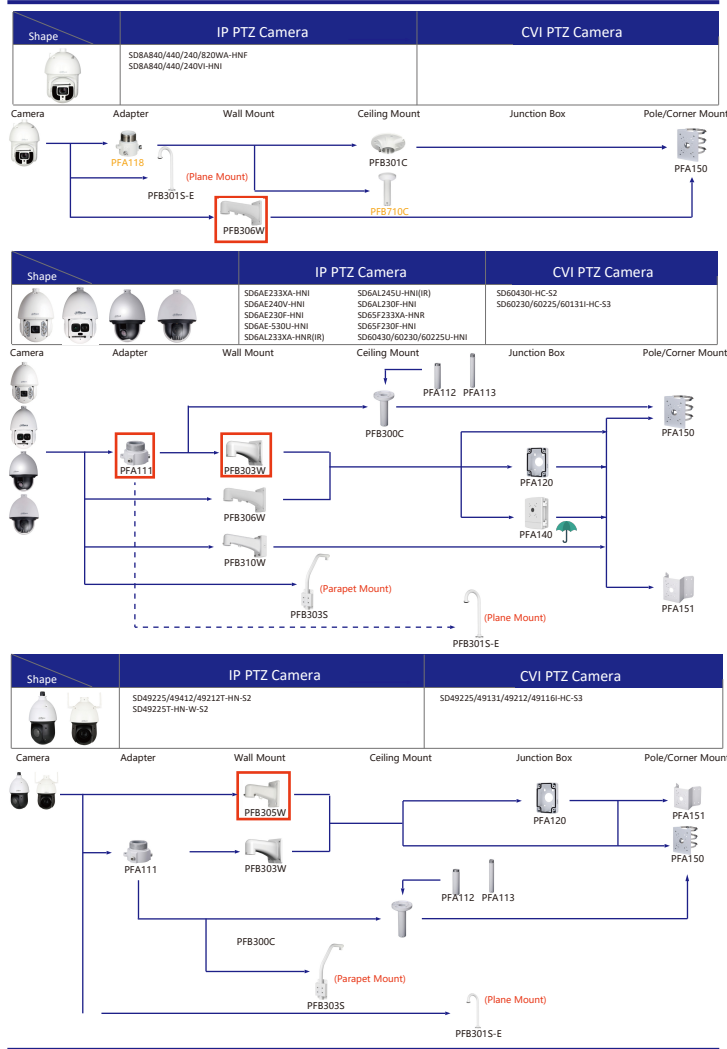

Selection of IP&CVI Eyeball Camera

| Shape | IP Camera                         | CVI Camera         |
|-------|-----------------------------------|--------------------|
|       | IPC-T2840/20-ZS<br>IPC-T2801-L-ZS | HAC-T3A21/41/51-VF |

| Shape | IP Camera | CVI Camera                            |
|-------|-----------|---------------------------------------|
|       | IPC-T18bx | ME1200/1400/1500E<br>ME1200/1500E-LED |

| Shape | IP Camera | CVI Camera   |
|-------|-----------|--|
|       |           | HAC-HDW1301/1500/1400/1200/1230TL<br>HAC-HDW1801/1500/1400/1200/1230TL-A<br>HAC-HDW1239TL-LED<br>HAC-HDW1239TL-A-LED<br>HAC-HDW1500/1230/1200/1230SL<br>HAC-HDW1400SL-S2 |

Orange font-----Special accessories  
 Red font-----Special installation  
 -----Including  
 -----IP66

Selection of IP&CVI Eyeball Camera

| Shape | IP Camera | CVI Camera   |
|-------|-----------|--|
|       |           | HAC-HDW1200/1100R<br>HAC-HDW1400R-S2<br>HAC-T1A1121/21/41/51 |

| Shape | IP Camera | CVI Camera           |
|-------|-----------|----------------------|
|       |           | HAC-HDW1100/1200R-VF |

Selection of PTZ Camera

Selection of PTZ Camera

Selection of PTZ Camera