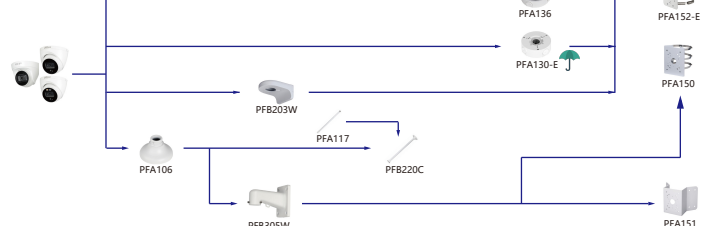

Shape	IP Camera	CVI Camera
	IPC-T18bx	ME1200/1400/1500E ME1200/1500E-LED