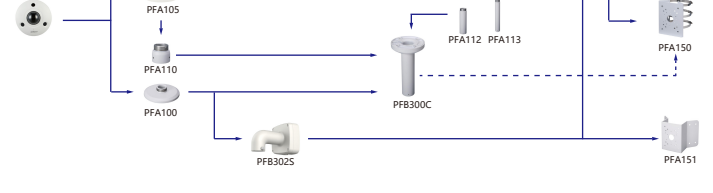

## Selection of IP&CVI Bullet Camera

Selection of IP&CVI Dome Camera

| Shape | IP Camera   | CVI Camera                                    |
|-------|---|---|
|       | IPC-HDBW8241/5241/8630/8331/8232/8231/81200/8331/8231/5231/5431/5421/5831/5831/5831/5831/5431/5231E-ZSE<br>IPC-HDBW5541/5442/5441/81230/8630/8331/8232/8231/5831/5431/5631/5231E-ZE<br>IPC-HDBW5442/5241/5831/5631/5431/5231E-ZHE<br>IPC-HDBW8241/5241/8331/8231/5231E-ZS<br>IPC-HDBW4231/4431E-Z-S4<br>IPC-HDBW3241E-ZFD<br>IPC-HDBW3241E-Z5FD<br>IPC-HDBW8242E-Z4FD<br>IPC-HDBW8242E-Z4FR<br>IPC-HDBW5242E-ZE-MF<br>IPC-HDBW5331E<br>IPC-HDB5331E | HAC-HDBW3802/3231E-Z<br>HAC-HDBW3802/3231E-ZH |

| Shape | IP Camera               | CVI Camera |
|-------|-------------------------|------------|
|       | DH-IPC-PDBW5831-8360-E4 |            |

| Shape | IP Camera  | CVI Camera   |
|-------|--|--|
|       | IPC-HDBW4231/4431E-S-54<br>IPC-HDBW4231/4431E-AS-54<br>IPC-HDBW3241/3441/3541/4231/4800/4830E-AS<br>IPC-HDBW230/2431E-S-52<br>IPC-HDBW4120/4220/4221/4421/5121/5220/5221/5331/1431/1231/1230/1420/1320/1220/1120/1020E<br>IPC-HDBW3241/3441/3541/4231/4831/1231/1230/1220/1120E-S<br>IPC-HDBW1230E-L-S3, IPC-HDBW1230/1430E-S3 | HAC-HDBW2401/2501/2241/1801/1500/1200/1230/1100E<br>HAC-HDBW1400E-S2 |

Selection of IP&CVI Dome Camera

| Shape | IP Camera  | CVI Camera  |
|-------|--|-------------|
|       | IPC-EBW81230/8630/81200/8600/81242<br>IPC-EBW8630/8600-IPC | HAC-EBW3802 |

| Shape | IP Camera   | CVI Camera |
|-------|---|------------|
|       | IPC-EB5531/8600/5500/5400<br>IPC-HDB4431/4231C-AS<br>IPC-EB5531-M<br>IPC-EB5531-M12 |            |