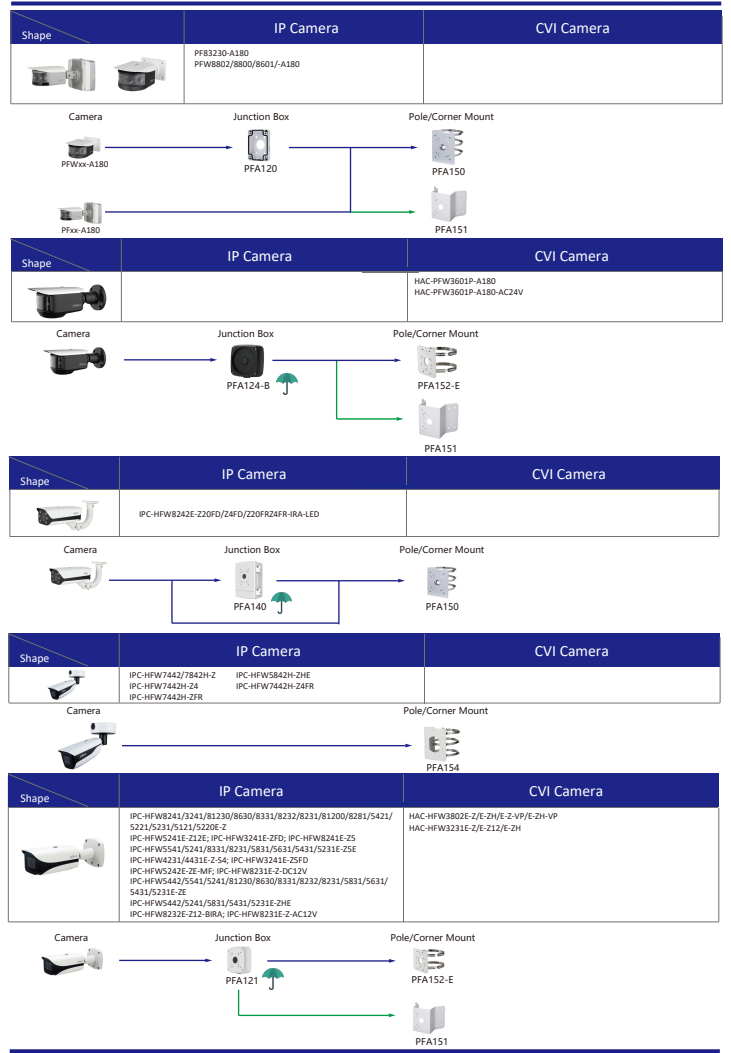

# Camera Accessories Selection

Guide you how to install all the cameras

- Orange font ---- Special accessories
- Green font ---- Not recommended
- Red font ---- Special installation
- Red box ---- Including
- Umbrella icon ---- IP66

## Selection of IP&CVI Box Camera

## Selection of IP&CVI Bullet Camera