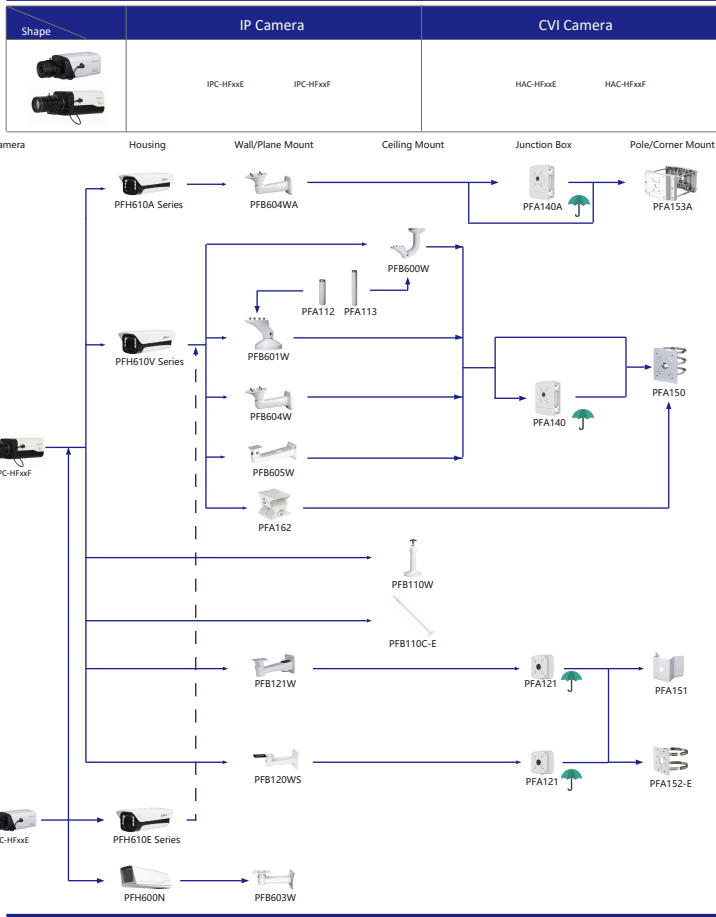

# Camera Accessories Selection

Guide you how to install all the cameras

- Orange font ---- Special accessories
- Green font ---- Not recommended
- Red font ---- Special installation
- Red box ---- Including
- Umbrella icon ---- IP66

## Selection of IP&CVI Box Camera

## Selection of IP&CVI Bullet Camera