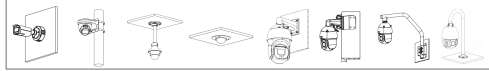

# Camera Accessories Selection

Guide you how to install all the cameras

- Orange font ---- Special accessories
- Green font ---- Not recommended
- Red font ---- Special installation
- Red box ---- Including
- Umbrella icon ---- IP66