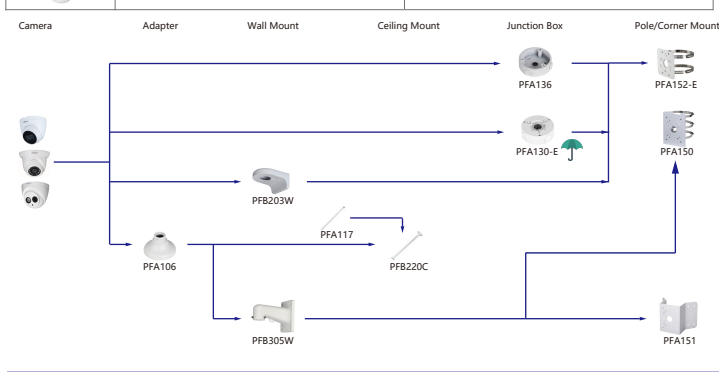

Shape	IP Camera	CVI Camera
	IPC-HDW2230/2431/2831/2531/2231T-AS-S2 IPC-HDW2341/3441/3541T-AS IPC-HDW1531/1431/1231/1230/1330/1220/1020S IPC-HDW1430/1230S-S3 IPC-HDW1230S-L-S3 IPC-HDW4421/4120/4220/4221/4231/4431E	HAC-HDW1100/1200R-VF HAC-HDW1400R-S2 HAC-T1A1121/21/41/51