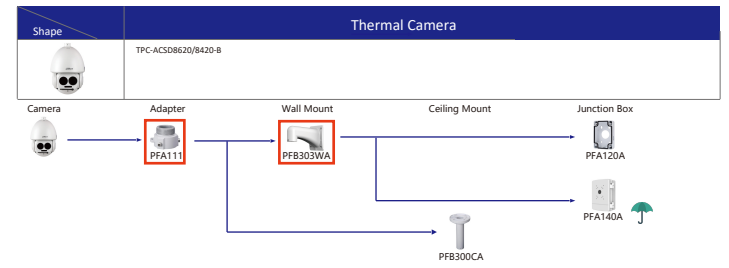

Selection of Thermal Camera