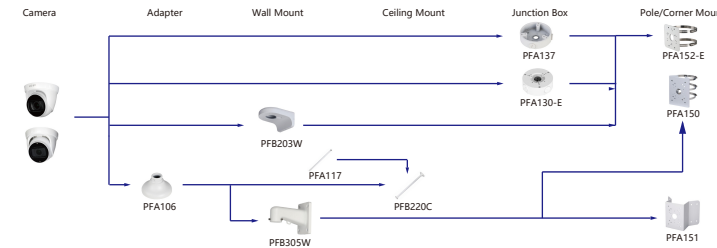

| Shape | IP Camera  | CVI Camera   |
|-------|--|--|
|       | IPC-HDW2531/2431/2331/2421R-ZS<br>IPC-HDW2430/2330R-ZS-S3<br>IPC-HDW2230R-L-ZS-S3<br>IPC-HDW4231/4431T-Z-S4<br>IPC-HDW2341/3441/3541T-ZAS<br>IPC-HDW2231T-ZS-S2<br>IPC-HDW5241/5541H-AS-PV<br>IPC-HDW3441/3541/2441TM-AS<br>IPC-HDW2531/2531/2431/2231TM-AS-S2 | HAC-HDW2802/2601/2402/2401/2501/2241/1500/1300T-Z-A<br>HAC-HDW2802/2601/2402/2401/2501/2241T-Z-A-DP<br>HAC-HDW1400T-Z-A-S2<br>HAC-HDW1801/1200/1230T-Z<br>HAC-HDW2241/1500T-Z-POC<br>HAC-HDW1400/1230T-Z-A-POC |

Selection of IP&CVI Eyeball Camera

| Shape | IP Camera                             | CVI Camera   |
|-------|---------------------------------------|--|
|       | IPC-HDW4431/4231/4120/4220/4221/4421M | HAC-HDW1200/1100/2241/2501/1200/1230/1500/2401/1220/1801M<br>HAC-HDW1400M-S2<br>HAC-T2A1121/21/41/51 |

| Shape | IP Camera   | CVI Camera  |
|-------|---|---|
|       | IPC-HDW2230/2431/2831/2531/2231T-AS-S2<br>IPC-HDW2341/3441/3541T-AS<br>IPC-HDW1531/1431/1231/1230/1330/1220/1020S<br>IPC-HDW1430/1230S-S3<br>IPC-HDW1230S-L-S3<br>IPC-HDW4421/4120/4220/4221/4231/4431E | HAC-HDW1100/1200R-VF<br>HAC-HDW1400R-S2<br>HAC-T1A1121/21/41/51 |

Selection of IP&CVI Eyeball Camera

| Shape | IP Camera                         | CVI Camera         |
|-------|-----------------------------------|--------------------|
|       | IPC-T2840/20-ZS<br>IPC-T2801-L-ZS | HAC-T3A21/41/51-VF |