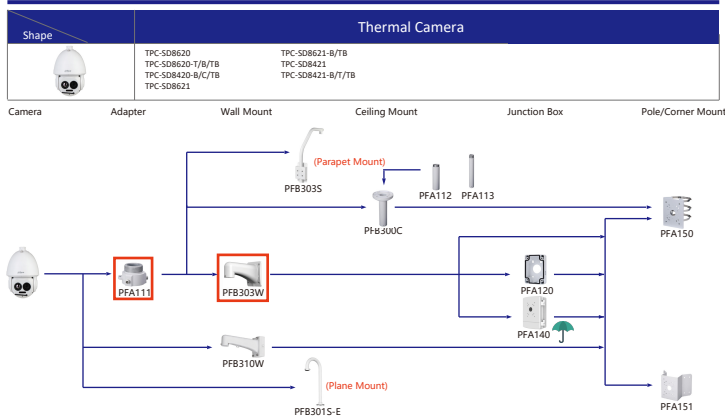

Selection of Thermal Camera