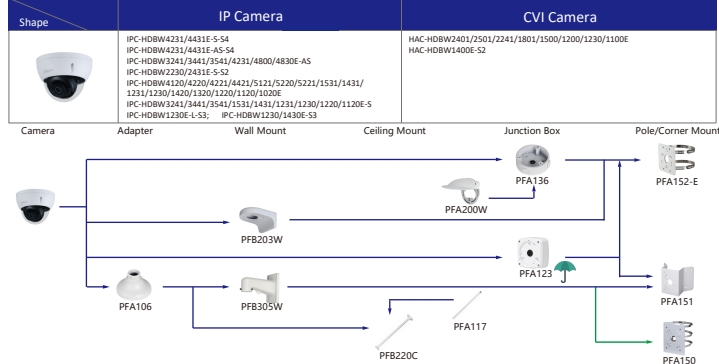

Selection of IP&CVI Dome Camera

Shape	IP Camera	CVI Camera
	PDBW8802/8800-A180