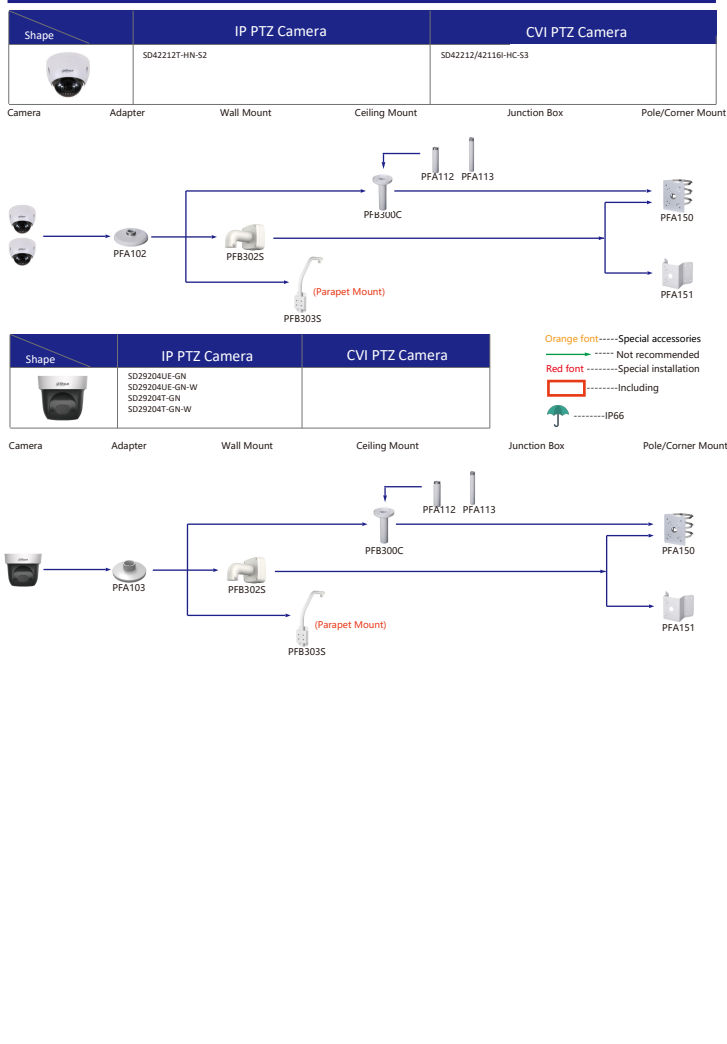

Selection of IP&CVI Eyeball Camera

| Shape | IP Camera                         | CVI Camera         |
|-------|-----------------------------------|--------------------|
|       | IPC-T2840/20-ZS<br>IPC-T2801-L-ZS | HAC-T3A21/41/51-VF |

Orange font-----Special accessories  
 Red font-----Special installation  
 -----Including  
 -----IP66

Selection of IP&CVI Eyeball Camera

| Shape | IP Camera | CVI Camera   |
|-------|-----------|--|
|       |           | HAC-HDW1200/1100R<br>HAC-HDW1400R-S2<br>HAC-T1A1121/21/41/51 |

| Shape | IP Camera | CVI Camera           |
|-------|-----------|----------------------|
|       |           | HAC-HDW1100/1200R-VF |

Selection of PTZ Camera

Selection of PTZ Camera

Selection of PTZ Camera