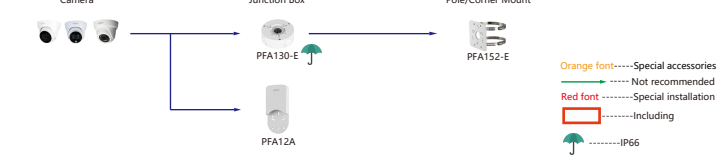

Shape	IP Camera	CVI Camera
		HAC-HDW1301/1500/1400/1200/1230TL HAC-HDW1801/1500/1400/1200/1230TL-A HAC-HDW1239TL-LED HAC-HDW1239TL-A-LED HAC-HDW1500/1230/1200/1230SL HAC-HDW1400SL-S2