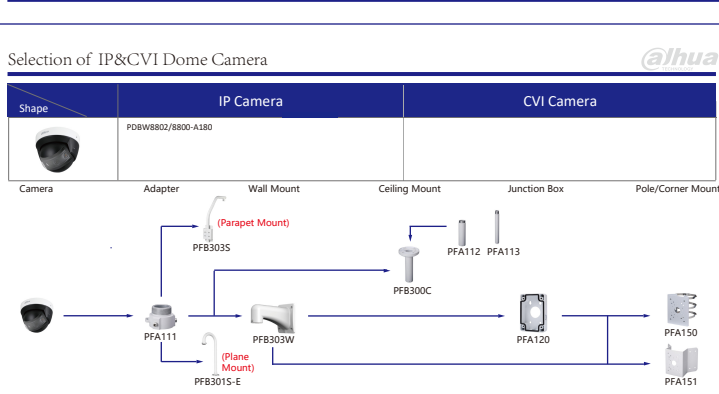

## Selection of IP&CVI Bullet Camera

## Selection of IP&CVI Bullet Camera

Selection of IP&CVI Dome Camera

| Shape | IP Camera   | CVI Camera                                    |
|-------|---|---|
|       | IPC-HDBW8241/5241/8630/8331/8232/8231/81200/8331/8231/5231/5431/5421/5831/5831/5831/5831/5431/5231E-ZSE<br>IPC-HDBW5541/5442/5441/81230/8630/8331/8232/8231/5831/5431/5631/5231E-ZE<br>IPC-HDBW5442/5241/5831/5631/5431/5231E-ZHE<br>IPC-HDBW8241/5241/8331/8231/5231E-ZS<br>IPC-HDBW4231/4431E-Z-S4<br>IPC-HDBW3241E-ZFD<br>IPC-HDBW3241E-Z5FD<br>IPC-HDBW8242E-Z4FD<br>IPC-HDBW8242E-Z4FR<br>IPC-HDBW5242E-ZE-MF<br>IPC-HDBW5331E<br>IPC-HDB5331E | HAC-HDBW3802/3231E-Z<br>HAC-HDBW3802/3231E-ZH |

| Shape | IP Camera               | CVI Camera |
|-------|-------------------------|------------|
|       | DH-IPC-PDBW5831-8360-E4 |            |

| Shape | IP Camera  | CVI Camera   |
|-------|--|--|
|       | IPC-HDBW4231/4431E-S-54<br>IPC-HDBW4231/4431E-AS-54<br>IPC-HDBW3241/3441/3541/4231/4800/4830E-AS<br>IPC-HDBW230/2431E-S-52<br>IPC-HDBW4120/4220/4221/4421/5121/5220/5221/5331/1431/1231/1230/1420/1320/1220/1120/1020E<br>IPC-HDBW3241/3441/3541/4231/4831/1231/1230/1220/1120E-S<br>IPC-HDBW1230E-L-S3, IPC-HDBW1230/1430E-S3 | HAC-HDBW2401/2501/2241/1801/1500/1200/1230/1100E<br>HAC-HDBW1400E-S2 |