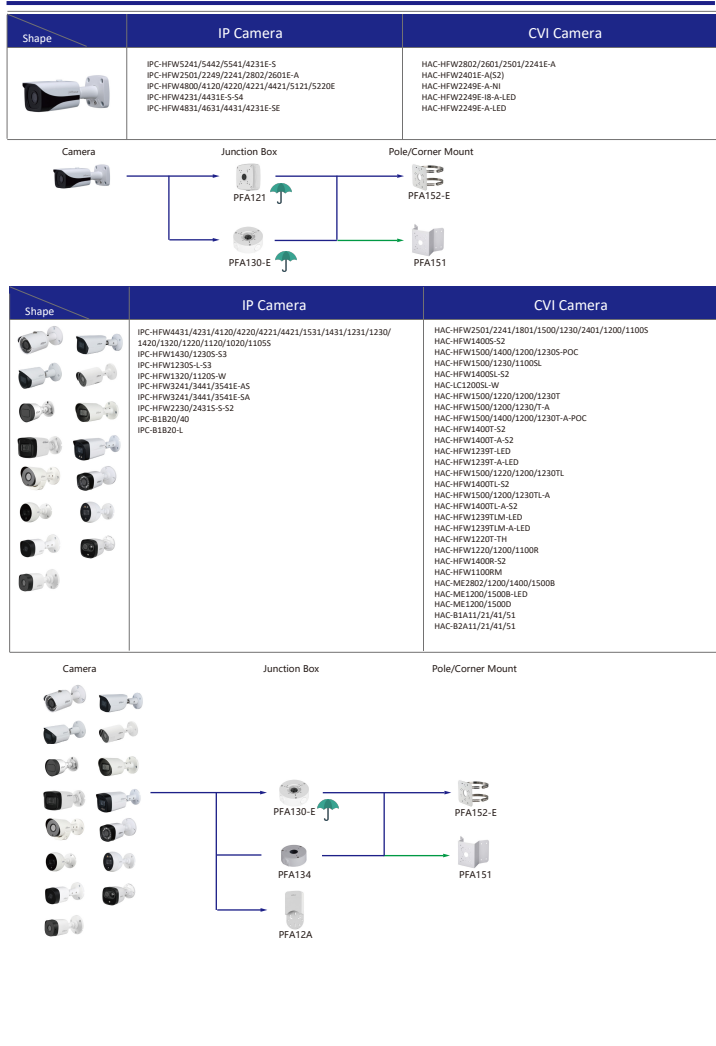

Selection of IP&CVI Bullet Camera