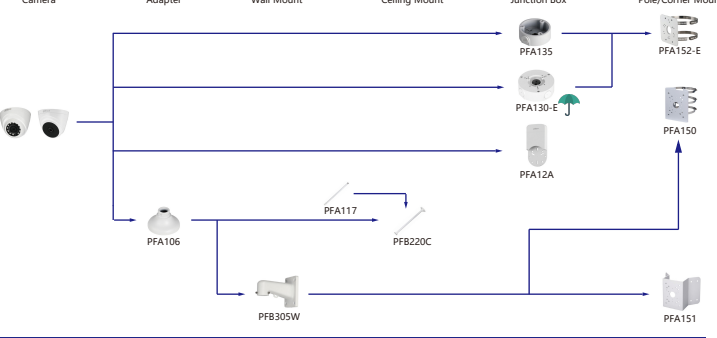

Selection of IP&CVI Eyeball Camera

| Shape | IP Camera                         | CVI Camera         |
|-------|-----------------------------------|--------------------|
|       | IPC-T2840/20-ZS<br>IPC-T2801-L-ZS | HAC-T3A21/41/51-VF |

| Shape | IP Camera | CVI Camera                            |
|-------|-----------|---------------------------------------|
|       | IPC-T18bx | ME1200/1400/1500E<br>ME1200/1500E-LED |

| Shape | IP Camera | CVI Camera   |
|-------|-----------|--|
|       |           | HAC-HDW1301/1500/1400/1200/1230TL<br>HAC-HDW1801/1500/1400/1200/1230TL-A<br>HAC-HDW1239TL-LED<br>HAC-HDW1239TL-A-LED<br>HAC-HDW1500/1230/1200/1230SL<br>HAC-HDW1400SL-S2 |

Orange font-----Special accessories  
 Red font-----Special installation  
 -----Including  
 -----IP66

Selection of IP&CVI Eyeball Camera

| Shape | IP Camera | CVI Camera   |
|-------|-----------|--|
|       |           | HAC-HDW1200/1100R<br>HAC-HDW1400R-S2<br>HAC-T1A1121/21/41/51 |