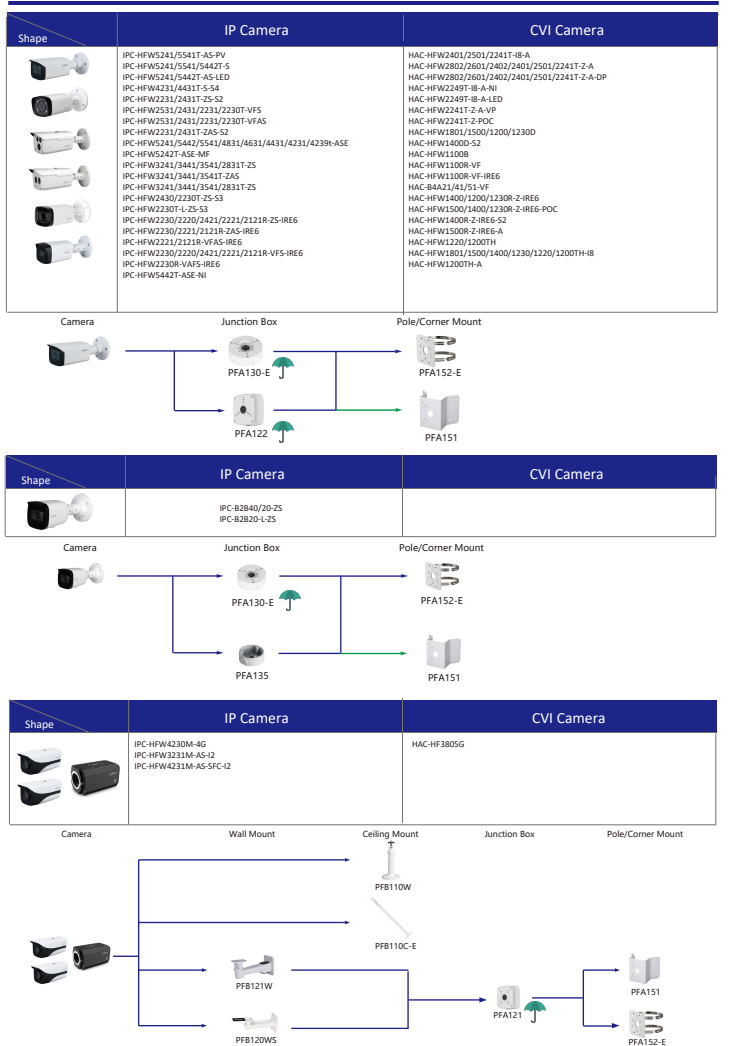

## Selection of IP&CVI Box Camera

## Selection of IP&CVI Bullet Camera

## Selection of IP&CVI Bullet Camera

Selection of IP&CVI Dome Camera

| Shape | IP Camera   | CVI Camera                                    |
|-------|---|---|
|       | IPC-HDBW8241/5241/8630/8331/8232/8231/81200/8331/8231/5231/5431/5421/5831/5831/5831/5831/5431/5231E-ZSE<br>IPC-HDBW5541/5442/5441/81230/8630/8331/8232/8231/5831/5431/5631/5231E-ZE<br>IPC-HDBW5442/5241/5831/5631/5431/5231E-ZHE<br>IPC-HDBW8241/5241/8331/8231/5231E-ZS<br>IPC-HDBW4231/4431E-Z-S4<br>IPC-HDBW3241E-ZFD<br>IPC-HDBW3241E-Z5FD<br>IPC-HDBW8242E-Z4FD<br>IPC-HDBW8242E-Z4FR<br>IPC-HDBW5242E-ZE-MF<br>IPC-HDBW5331E<br>IPC-HDB5331E | HAC-HDBW3802/3231E-Z<br>HAC-HDBW3802/3231E-ZH |