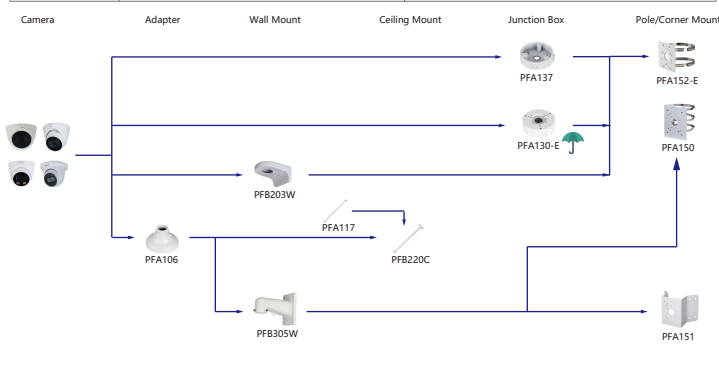

Shape	IP Camera	CVI Camera
	IPC-HDW2531/2431/2331/2421R-ZS IPC-HDW2430/2330R-ZS-S3 IPC-HDW2230R-L-ZS-S3 IPC-HDW4231/4431T-Z-S4 IPC-HDW2341/3441/3541T-ZAS IPC-HDW2231T-ZS-S2 IPC-HDW5241/5541H-AS-PV IPC-HDW3441/3541/2441TM-AS IPC-HDW2531/2531/2431/2231TM-AS-S2	HAC-HDW2802/2601/2402/2401/2501/2241/1500/1300T-Z-A HAC-HDW2802/2601/2402/2401/2501/2241T-Z-A-DP HAC-HDW1400T-Z-A-S2 HAC-HDW1801/1200/1230T-Z HAC-HDW2241/1500T-Z-POC HAC-HDW1400/1230T-Z-A-POC