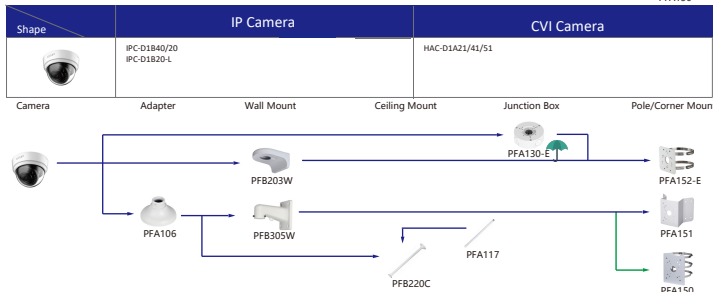

Selection of IP&CVI Dome Camera

| Shape | IP Camera          | CVI Camera |
|-------|--------------------|------------|
|       | PDBW8802/8800-A180 |            |

| Shape | IP Camera  | CVI Camera  |
|-------|--|---|
|       | IPC-HDBW4231/4431/4120F-AS<br>IPC-HDBW3541/3441/3241F-AS-M<br>IPC-HDBW3241F-FD-M12<br>IPC-HDBW3241F-FD-M<br>IPC-HDPW1220F-S<br>IPC-HDPW1231/1420F-AS | HAC-HDBW2241F-A<br>HAC-HDBW2241F-M-A<br>HAC-HDBW2441F-M-A |

Selection of IP&CVI Dome Camera

| Shape | IP Camera   | CVI Camera   |
|-------|---|--|
|       | IPC-HDBW5241/5541/5442/1831R-S<br>IPC-HDBW5241/5541/5442/4239R-ASE<br>IPC-HDBW2231/2431R-ZS-S2<br>IPC-HDBW2531/2431R-ZAS-S2<br>IPC-HDBW3441/3541/3241/2831/2431/2231/2220/2320R-ZS<br>IPC-HDBW2531R-VAFS<br>IPC-HDBW3441/3541/3241/2431/2231/2320R-ZAS<br>IPC-HDBW2531/2431/2231/2220/2320R-VFS<br>IPC-HDBW231R-AS<br>IPC-HDBW2430/230R-ZS-S3<br>IPC-HDBW2230R-L-ZS-S3<br>IPC-HDBW1831R<br>IPC-HDBW5242R-ASE-MF<br>IPC-HDBW5424R-ASE-NI | HAC-HDBW2802/8<br>HAC-HDBW2802/2501/2402/2401/2501/2241/1801/1500/1200/1230R-Z<br>HAC-HDBW2802/2601/2402/2401/2501/2241R-Z-DP<br>HAC-HDBW1430R-E-S2<br>HAC-HDBW2241/230R-Z-9OC<br>HAC-HDBW1100R-VF |

| Shape | IP Camera  | CVI Camera         |
|-------|--|--------------------|
|       | IPC-D2840/20-ZS<br>IPC-D2820-L-ZS<br>IPC-D2840/20<br>IPC-D2820-L | HAC-03A21/41/51-VF |

Selection of IP&CVI Eyeball Camera