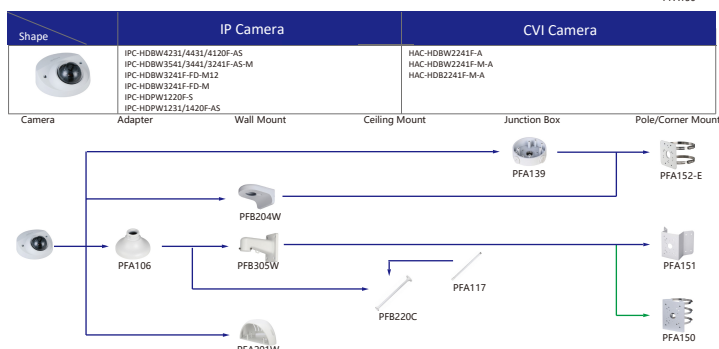

## Selection of IP&CVI Bullet Camera

Selection of IP&CVI Dome Camera

| Shape | IP Camera   | CVI Camera                                    |
|-------|---|---|
|       | IPC-HDBW8241/5241/8630/8331/8232/8231/81200/8331/8231/5231/5431/5421/5831/5831/5831/5831/5431/5231E-ZSE<br>IPC-HDBW5541/5442/5441/81230/8630/8331/8232/8231/5831/5431/5631/5231E-ZE<br>IPC-HDBW5442/5241/5831/5631/5431/5231E-ZHE<br>IPC-HDBW8241/5241/8331/8231/5231E-ZS<br>IPC-HDBW4231/4431E-Z-S4<br>IPC-HDBW3241E-ZFD<br>IPC-HDBW3241E-Z5FD<br>IPC-HDBW8242E-Z4FD<br>IPC-HDBW8242E-Z4FR<br>IPC-HDBW5242E-ZE-MF<br>IPC-HDBW5331E<br>IPC-HDB5331E | HAC-HDBW3802/3231E-Z<br>HAC-HDBW3802/3231E-ZH |

| Shape | IP Camera               | CVI Camera |
|-------|-------------------------|------------|
|       | DH-IPC-PDBW5831-8360-E4 |            |

| Shape | IP Camera  | CVI Camera   |
|-------|--|--|
|       | IPC-HDBW4231/4431E-S-54<br>IPC-HDBW4231/4431E-AS-54<br>IPC-HDBW3241/3441/3541/4231/4800/4830E-AS<br>IPC-HDBW230/2431E-S-52<br>IPC-HDBW4120/4220/4221/4421/5121/5220/5221/5331/1431/1231/1230/1420/1320/1220/1120/1020E<br>IPC-HDBW3241/3441/3541/4231/4831/1231/1230/1220/1120E-S<br>IPC-HDBW1230E-L-S3, IPC-HDBW1230/1430E-S3 | HAC-HDBW2401/2501/2241/1801/1500/1200/1230/1100E<br>HAC-HDBW1400E-S2 |