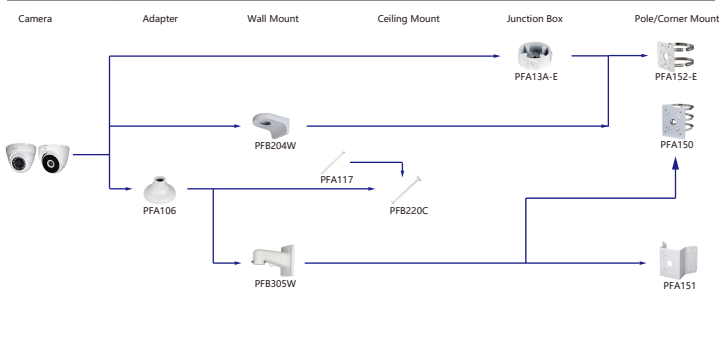

Selection of IP&CVI Eyeball Camera

Shape	IP Camera	CVI Camera
	IPC-HDW4431/4231/4120/4220/4221/4421M	HAC-HDW1200/1100/2241/2501/1200/1230/1500/2401/1220/1801M HAC-HDW1400M-S2 HAC-T2A1121/21/41/51