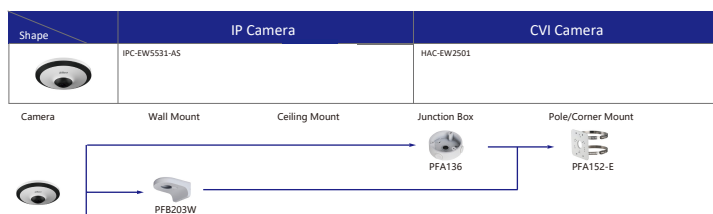

## Selection of IP&CVI Bullet Camera

Selection of IP&CVI Dome Camera

| Shape | IP Camera   | CVI Camera                                    |
|-------|---|---|
|       | IPC-HDBW8241/5241/8630/8331/8232/8231/81200/8331/8231/5231/5431/5421/5831/5831/5831/5831/5431/5231E-ZSE<br>IPC-HDBW5541/5442/5441/81230/8630/8331/8232/8231/5831/5431/5631/5231E-ZE<br>IPC-HDBW5442/5241/5831/5631/5431/5231E-ZHE<br>IPC-HDBW8241/5241/8331/8231/5231E-ZS<br>IPC-HDBW4231/4431E-Z-S4<br>IPC-HDBW3241E-ZFD<br>IPC-HDBW3241E-Z5FD<br>IPC-HDBW8242E-Z4FD<br>IPC-HDBW8242E-Z4FR<br>IPC-HDBW5242E-ZE-MF<br>IPC-HDBW5331E<br>IPC-HDB5331E | HAC-HDBW3802/3231E-Z<br>HAC-HDBW3802/3231E-ZH |

| Shape | IP Camera               | CVI Camera |
|-------|-------------------------|------------|
|       | DH-IPC-PDBW5831-8360-E4 |            |

| Shape | IP Camera  | CVI Camera   |
|-------|--|--|
|       | IPC-HDBW4231/4431E-S-54<br>IPC-HDBW4231/4431E-AS-54<br>IPC-HDBW3241/3441/3541/4231/4800/4830E-AS<br>IPC-HDBW230/2431E-S-52<br>IPC-HDBW4120/4220/4221/4421/5121/5220/5221/5331/1431/1231/1230/1420/1320/1220/1120/1020E<br>IPC-HDBW3241/3441/3541/4231/4831/1231/1230/1220/1120E-S<br>IPC-HDBW1230E-L-S3, IPC-HDBW1230/1430E-S3 | HAC-HDBW2401/2501/2241/1801/1500/1200/1230/1100E<br>HAC-HDBW1400E-S2 |

Selection of IP&CVI Dome Camera

| Shape | IP Camera  | CVI Camera  |
|-------|--|-------------|
|       | IPC-EBW81230/8630/81200/8600/81242<br>IPC-EBW8630/8600-IPC | HAC-EBW3802 |

| Shape | IP Camera   | CVI Camera |
|-------|---|------------|
|       | IPC-EB5531/8600/5500/5400<br>IPC-HDB4431/4231C-AS<br>IPC-EB5531-M<br>IPC-EB5531-M12 |            |