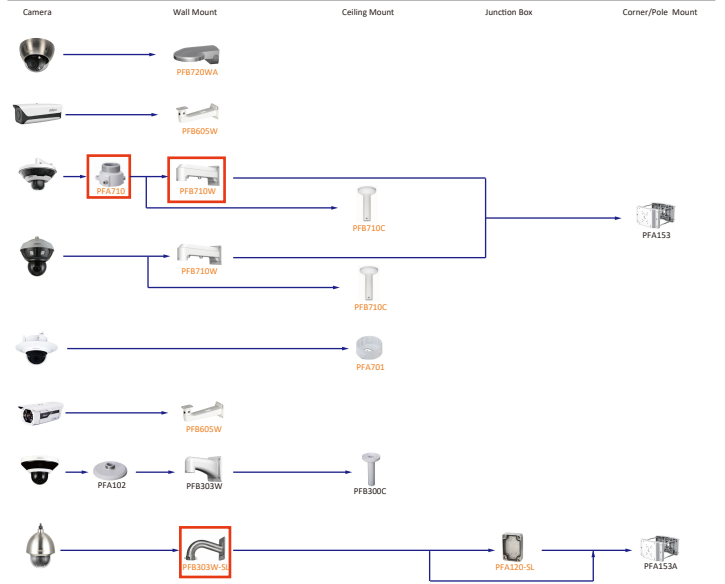

| Shape | IP Camera | CVI Camera           |
|-------|-----------|----------------------|
|       |           | HAC-HDW1100/1200R-VF |

Selection of PTZ Camera

Selection of PTZ Camera

Selection of PTZ Camera

Selection of PTZ Camera

Selection of Thermal Camera

Selection of Thermal Camera

- Orange font ..... Special accessories
- ..... Not recommended
- Red font ..... Special installation
- ..... Including
- ..... IP66

Selection of Special Camera

| Shape | Special Camera                     | Shape | Special Camera                                  |
|-------|------------------------------------|-------|---|
|       | IPC-HDBW8232E-Z-SL                 |       | SD60230U-HNI-SL                                 |
|       | IPC-HFW5221E-Z-IRA/BIRA            |       | PSD81602A360<br>PSD8802-A180                    |
|       | PSDW8842M-A180<br>PSDW81642M-A360  |       | IPC-HDPW5241/5442/5541G-Z<br>IPC-HDPW5242G-Z-MF |
|       | IPC-HFW5100-IRA<br>IPC-HFW5200-IRA |       | PSDW5631S-8360<br>PSDW5231S-B120                |