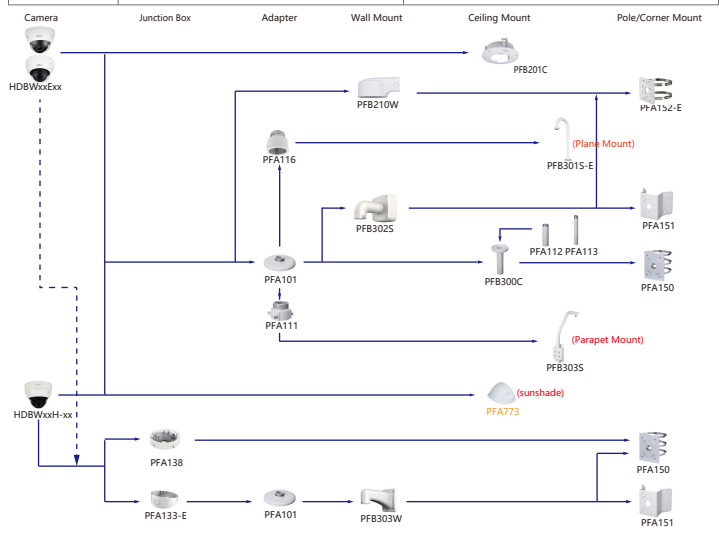

## Selection of IP&CVI Bullet Camera

## Selection of IP&CVI Bullet Camera

Selection of IP&CVI Dome Camera

| Shape | IP Camera   | CVI Camera                                    |
|-------|---|---|
|       | IPC-HDBW8241/5241/8630/8331/8232/8231/81200/8331/8231/5231/5431/5421/5831/5831/5831/5831/5431/5231E-ZSE<br>IPC-HDBW5541/5442/5441/81230/8630/8331/8232/8231/5831/5431/5631/5231E-ZE<br>IPC-HDBW5442/5241/5831/5631/5431/5231E-ZHE<br>IPC-HDBW8241/5241/8331/8231/5231E-ZS<br>IPC-HDBW4231/4431E-Z-S4<br>IPC-HDBW3241E-ZFD<br>IPC-HDBW3241E-Z5FD<br>IPC-HDBW8242E-Z4FD<br>IPC-HDBW8242E-Z4FR<br>IPC-HDBW5242E-ZE-MF<br>IPC-HDBW5331E<br>IPC-HDB5331E | HAC-HDBW3802/3231E-Z<br>HAC-HDBW3802/3231E-ZH |