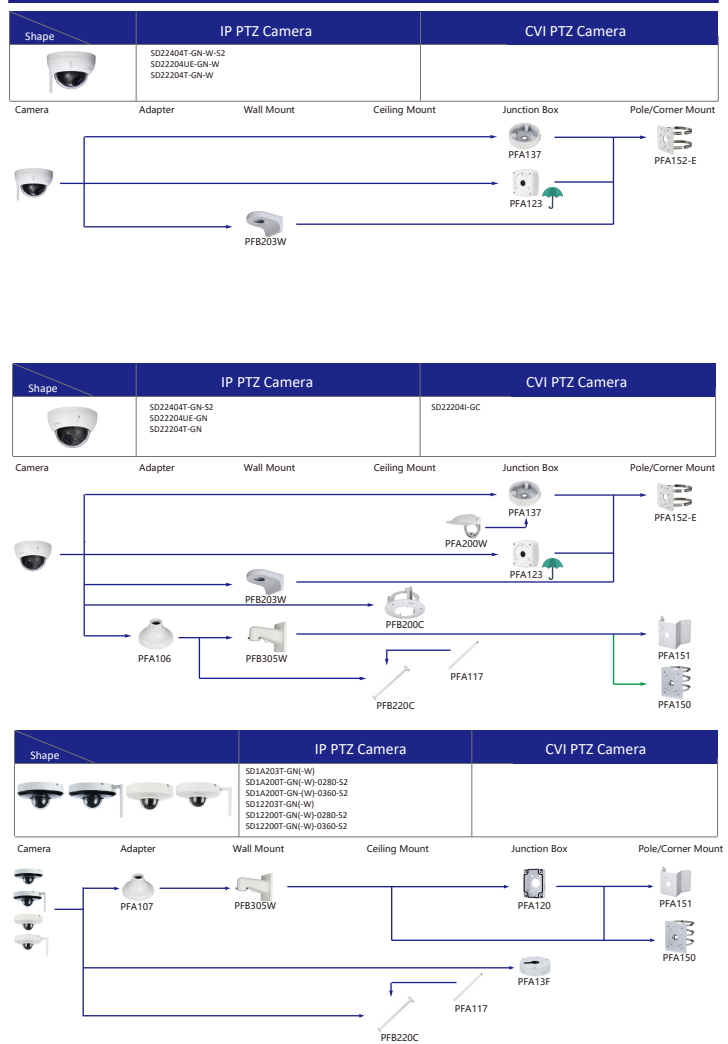

Selection of PTZ Camera